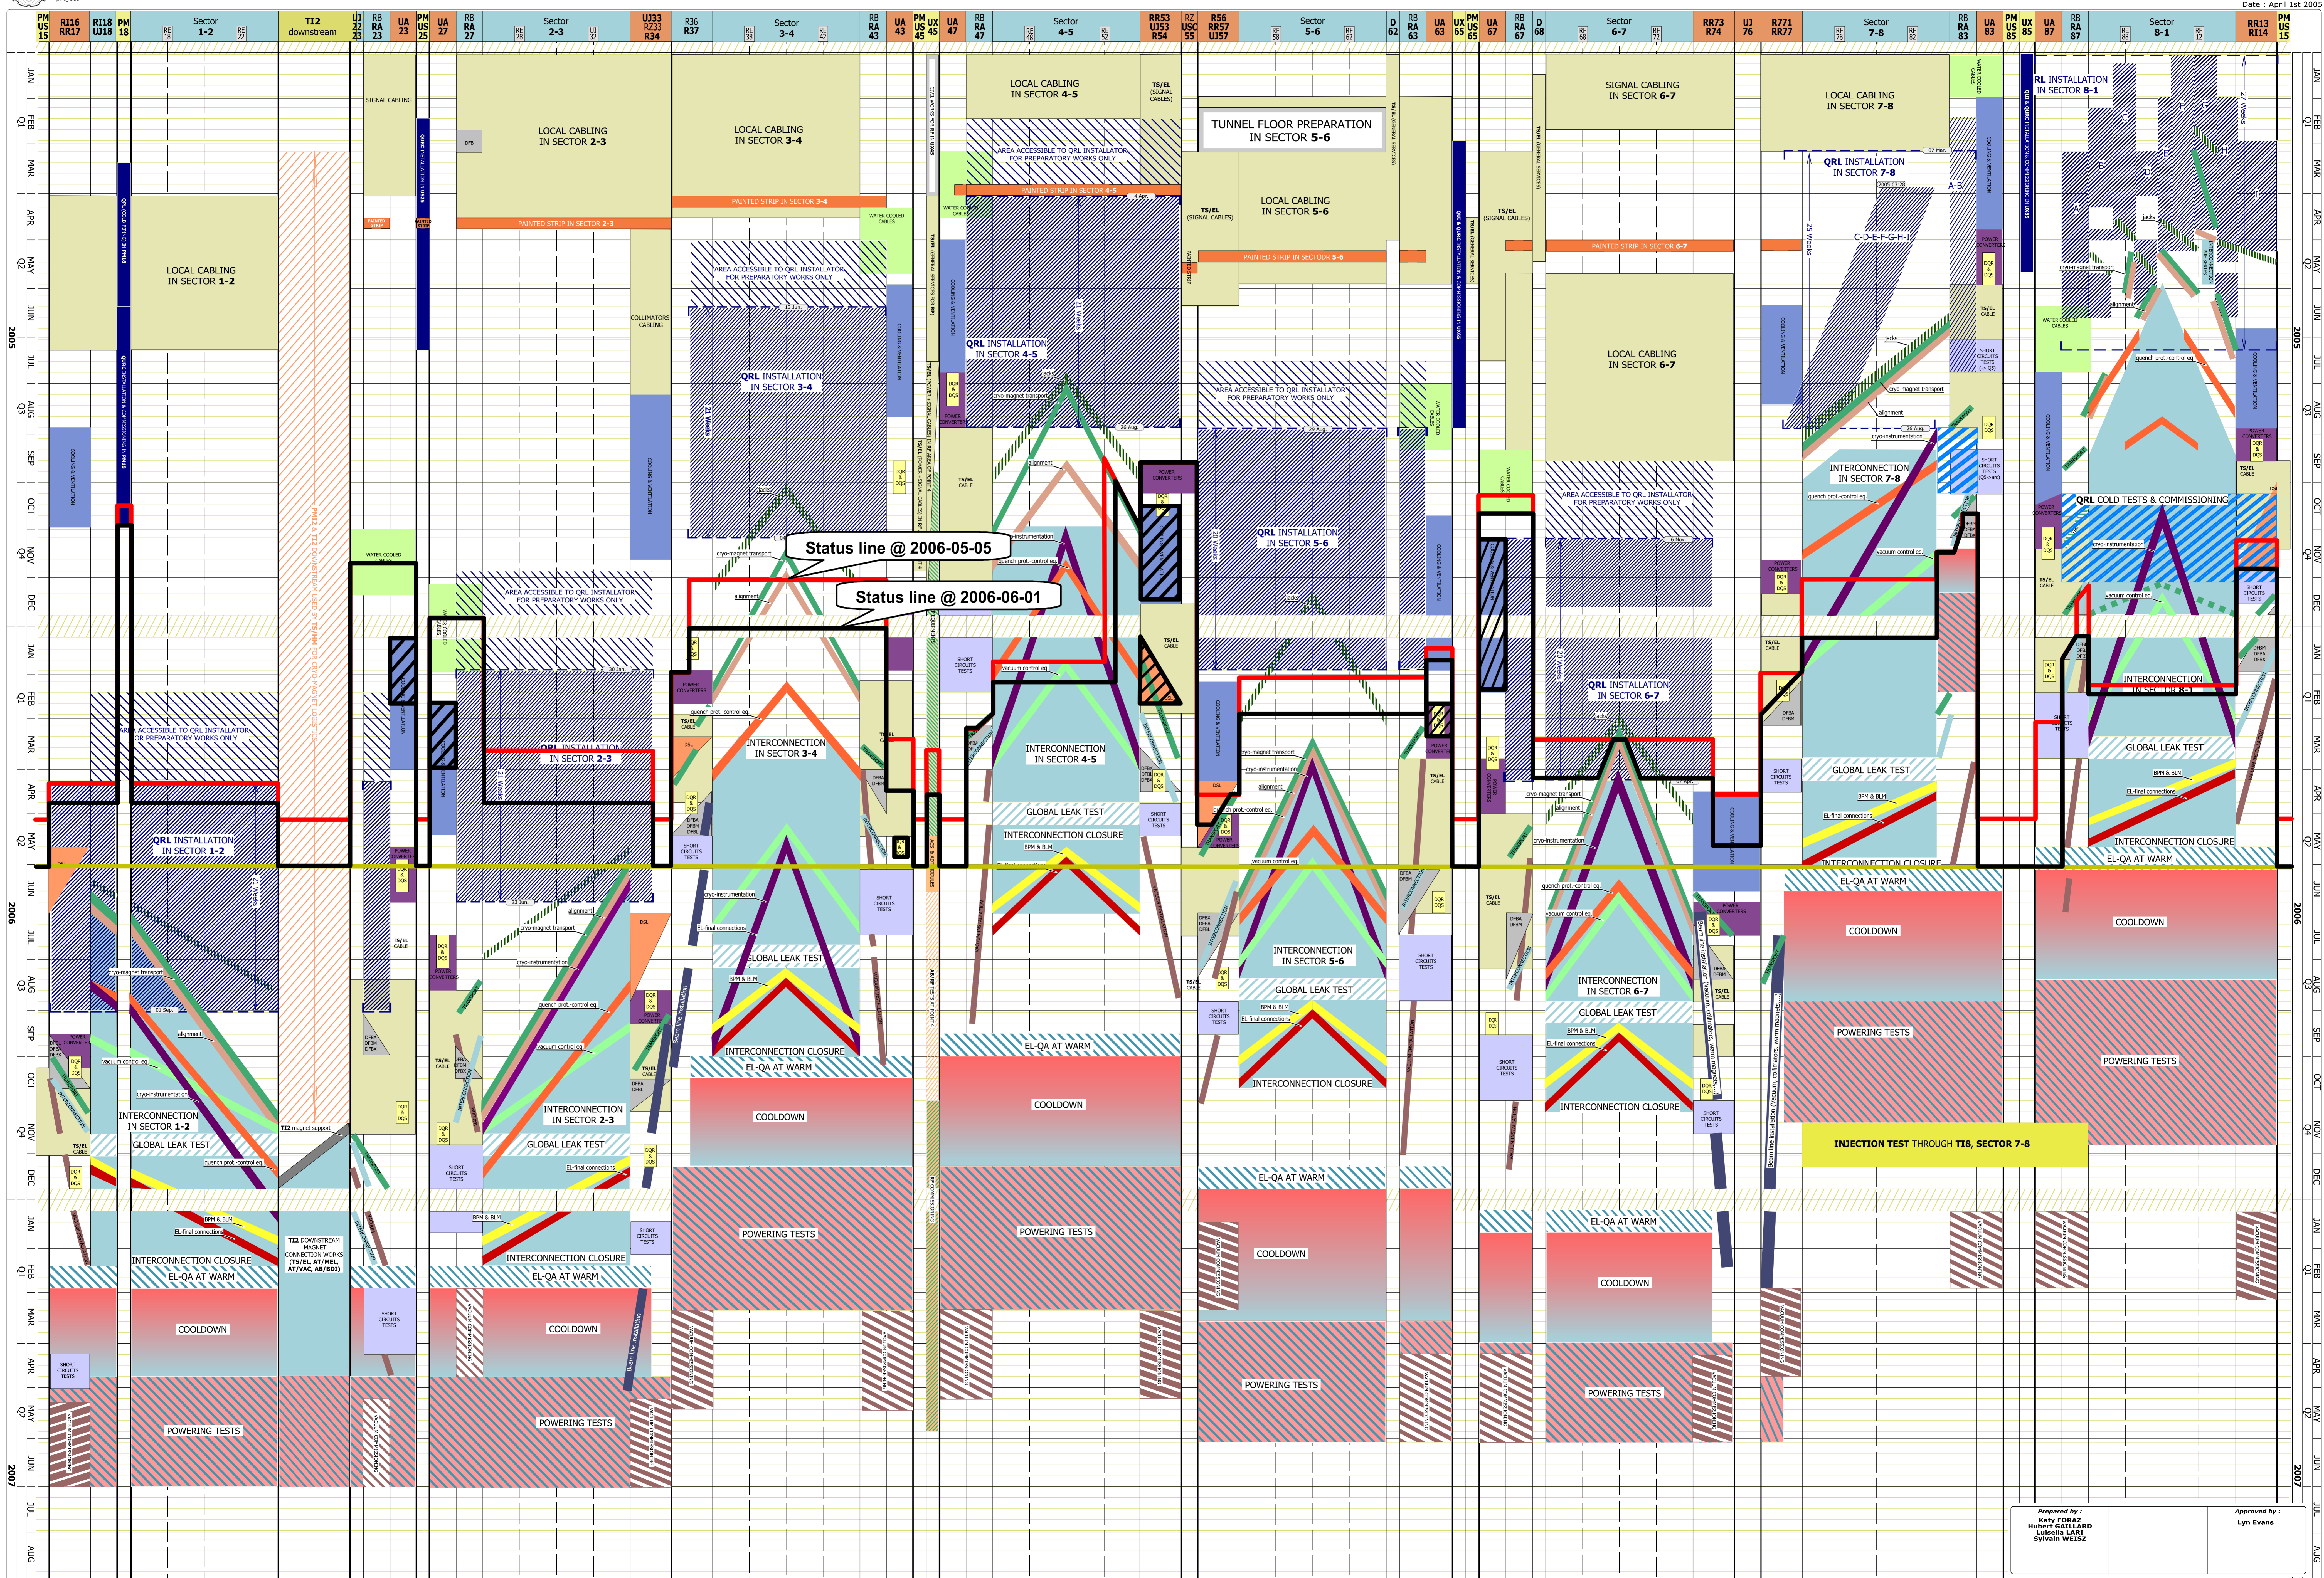

# LHC Construction and Installation General Co-ordination Schedule

Status line @ 2006-06-01

Status line @ 2006-05-05

Status line @ 2006-06-01